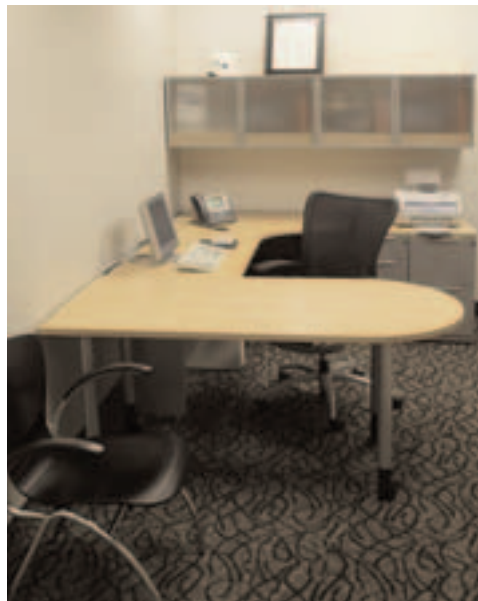

Systems worksurface and storage components supported by wall mounted Traxx, creates a compact yet efficient workspace.

A Unit of Kimball International, Inc. 1600 Royal Street Jasper, Indiana 47549 800.482.1818

Due to the limitations of the printing process, printed colors may vary from actual finish samples.
Product details and other data are subject to change without notice.
Your Customer Care Team will be happy to answer any questions you may have.