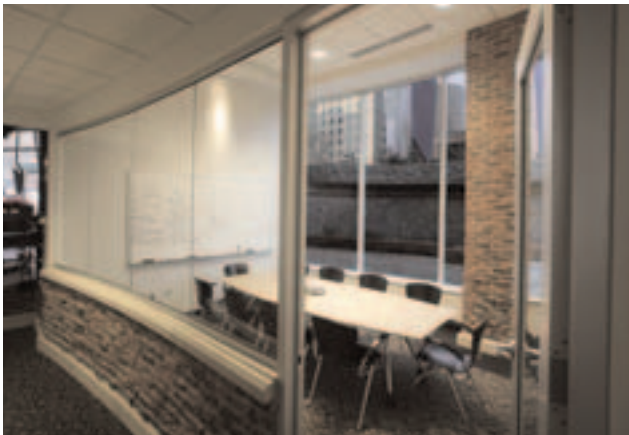

Xsite’s ability to expand and contract its structure in 3-inch increments allows for a perfect fit between building columns.

Design Challenge

Convert a former grocery store in the heart of Salt Lake City into a state-of-the-art broadcast facility for 191 employees, including two studios; workspaces for sales staff, production crews, reporters and managers; along with room for all the technical equipment.

A year to the day later, KUTV is broadcasting six times daily from its new studio which features a state-of-the-art newsroom, Kimball Office *By Design* custom anchor desks and a 180-degree view of downtown Salt Lake City.

The new facility builds on the station's "Fresh Air" image of personalized newscasts that reach out to viewers. "It's an environment that acts and reacts the way our newscasts have over the last few years," Phillips says. "It lets the people of Salt Lake be a part of our newscast and allows us to be a part of their lives every day."

Lyle Beecher,
Principal in Charge, Beecher Walker and Associates

Kimball® Office. A place that works for you.

Aspire table and Bingo seating facilitates impromptu program sessions.

Skye seating and Contemporary Table provides the perfect setting for productive meetings.